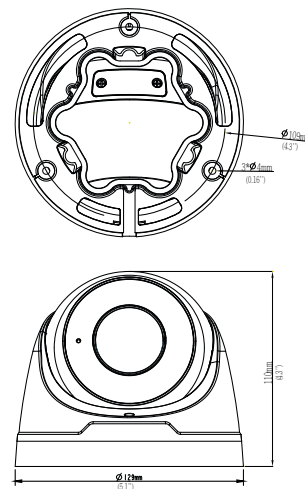

PHOTO INDICATION

- 1 DC12V Power Input Jack
- 2 Ethernet Port
- 3 Reset Button
- 4 Memory Card Slot

DIMENSION DIAGRAM

ACCESSORY OPTIONS

Power Supply		
PPOE-0001		IEEE 802.3af PoE Injector for Class 1, 2 or 3 devices, with universal adapter
PPBX-0012		Power Adapter (DC Jack) US AC 100~240V
PPBX-0013		Power Adapter (DC Jack) EUR AC 100~240V
PPBX-0014		Power Adapter (DC Jack) ENG AC 100~240V

• General

Power Source	PoE Class 3 (IEEE802.3af) DC 12V (adapter not included)
Power Consumption	8.16 W (PoE / DC)
Weight	0.67 kg (1.48 lb)
Dimensions (Ø x H)	129 x 110 mm (5.08" x 4.3")
Environmental Casing	Weatherproof (IP67)
Mount Type	Surface, Wall Mount
Operating Temperature	-40°C ~ 60°C (-40°F ~ 140°F)
Relative Humidity	10% ~ 95% RH
Approvals	CE (EN 55022 CLASS A, EN 55024) FCC (Part15 Subpart B Class A) IP67