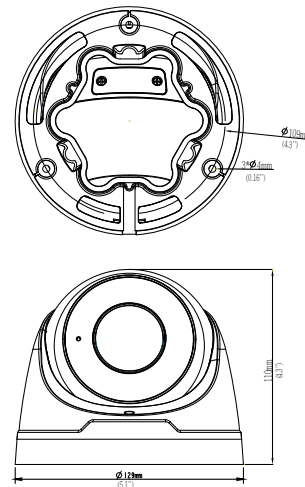

Z81

2MP Outdoor Zoom Dome with D/N, Adaptive IR, Extreme WDR, SLLS, 4.4x Zoom Lens

- 2 Megapixel
- Day & Night with Superior Low Light Sensitivity and Adaptive IR LED
- 4.4x Zoom Lens with f2.7 mm~12 mm / F1.4 with Auto Focus
- Extreme WDR (120 dB)
- 30 fps at 1920 x 1080
- Wide Angle
- Weatherproof (IP67)
- Built-in Analytics

PHOTO INDICATION

- 1 DC12V Power Input Jack
- 2 Ethernet Port
- 3 Reset Button
- 4 Memory Card Slot

DIMENSION DIAGRAM

ACCESSORY OPTIONS

Power Supply		
PPOE-0001		IEEE 802.3af PoE Injector for Class 1, 2 or 3 devices, with universal adapter
PPBX-0012		Power Adapter (DC Jack) US AC 100~240V
PPBX-0013		Power Adapter (DC Jack) EUR AC 100~240V
PPBX-0014		Power Adapter (DC Jack) ENG AC 100~240V

• General

Power Source	PoE Class 3 (IEEE802.3af) DC 12V (adapter not included)
Power Consumption	8.16 W (PoE / DC)
Weight	0.67 kg (1.48 lb)
Dimensions (Ø x H)	129 x 110 mm (5.08" x 4.3")
Environmental Casing	Weatherproof (IP67)
Mount Type	Surface, Wall Mount
Operating Temperature	-40°C ~ 60°C (-40°F ~ 140°F)
Relative Humidity	≤ 95% RH
Approvals	CE (EN 55022 CLASS A, EN 55024) FCC (Part15 Subpart B Class A) IP67